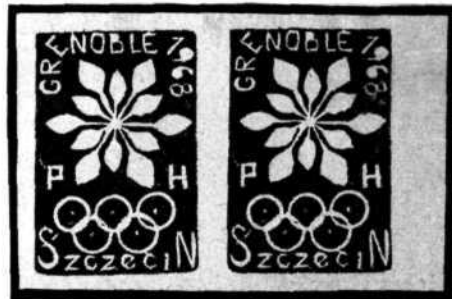

13. 1968,in red/two lines of Ukrainian text,in blue/across bottom;
vignette: red & pink flames above a panel containing mountain
peaks above a line of Ukr.text; logo,in usual colors,below
panel. 29mmx43mm, imperf ..... Rare

14. Ukrainian text across top & bottom; vignette: logo snowflake
to both left & right sides of central figure of a female
figure skater; "30" at lower right corner.
41x24mm,perf 11mm,color: carmine-lake & light gray ... Rare

14a. Same design as #14 but imperf & colors are brown-purple
& light gray-blue ..... Rare

15. Finland, "Combo" Label:

MEXICO CITY, (Flag of Finland), & GRENOBLE/ below, down
left, across bottom, up right. Vignette: a red flame
above a gold "flame-holder" with white Olympic rings
above "1968"
22x32mm, 25.5x37.5mm(overall), text is blue ..... Rare

16. Poland, Local Label:

GRENOBLE 1969/ above; SZCZECIN/ across bottom. Vignette:
a snowflake, as on Grenoble logo; "P"/ on left; "H" on
right; Olympic rings/ below.
33x50mm, imperf, white design on pink background,
invisible gum ..... Rare
(Szczecin is a city in NW Poland, also known as "Stettin")

16, an imperf pair